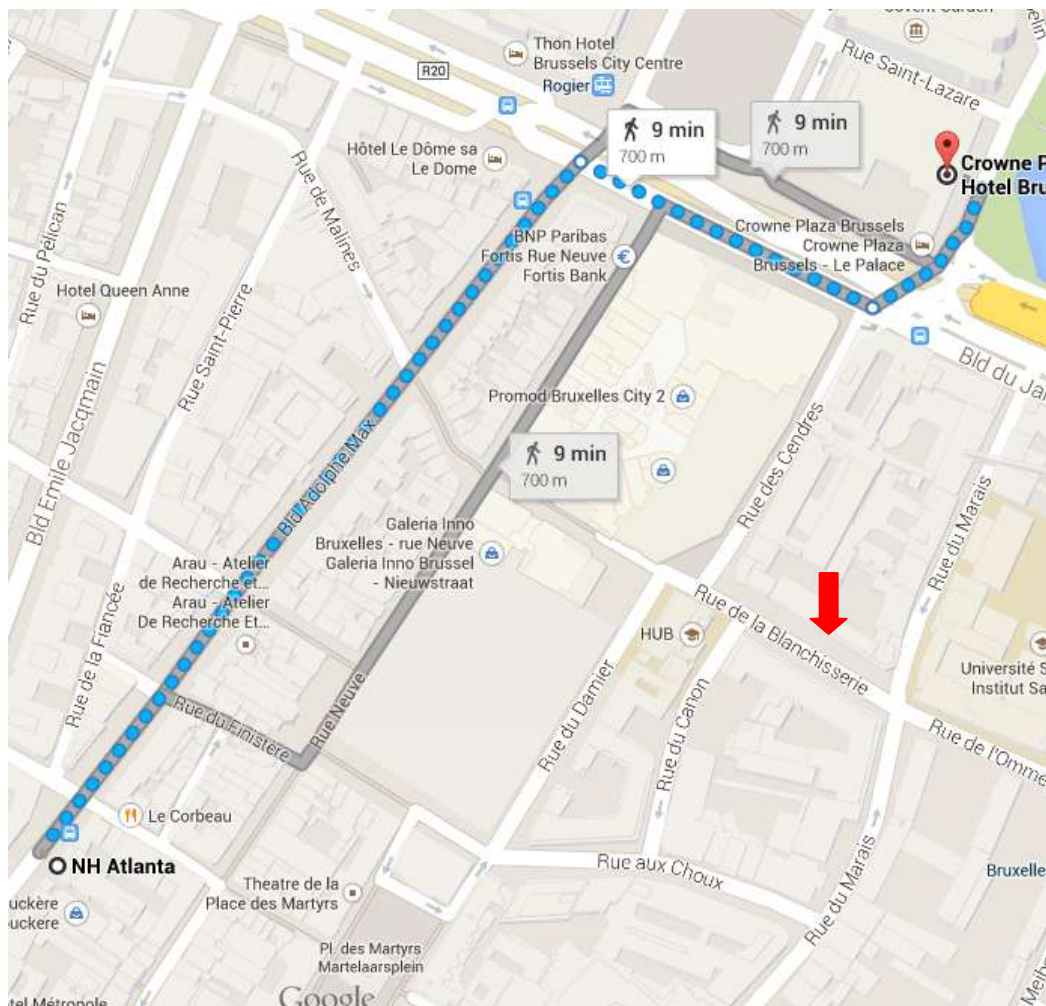

NH Atlanta Brussels

7 Boulevard Adolphe Max. 1000 Brussels (Belgium)

T: +32.22.170120

T booking: +39 02 87 36 77 17

E-mail: nhatlanta@nh-hotels.com

9- minutes walk away from the event location