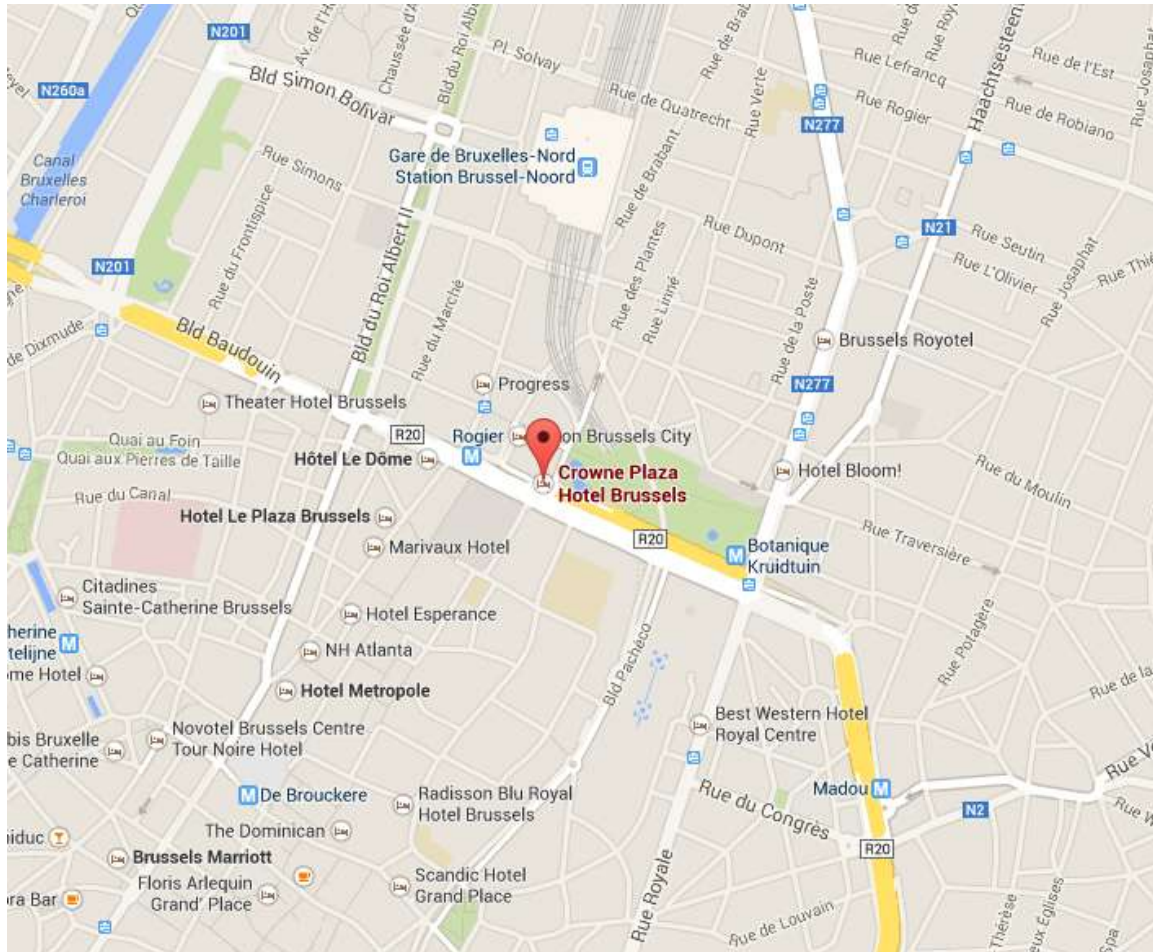

ISITEP 1ST USER FORUM MEETING

MEETING INFORMATION	
Meeting location	Crowne Plaza Brussels - Le Palace, Rue Gineste 3, Brussels 1210, Belgium (https://goo.gl/maps/JOcm2)
Date	24 th September, 2014
Contacts	paolo.dimichele@selex-es.com T.: +39 335 7570 556