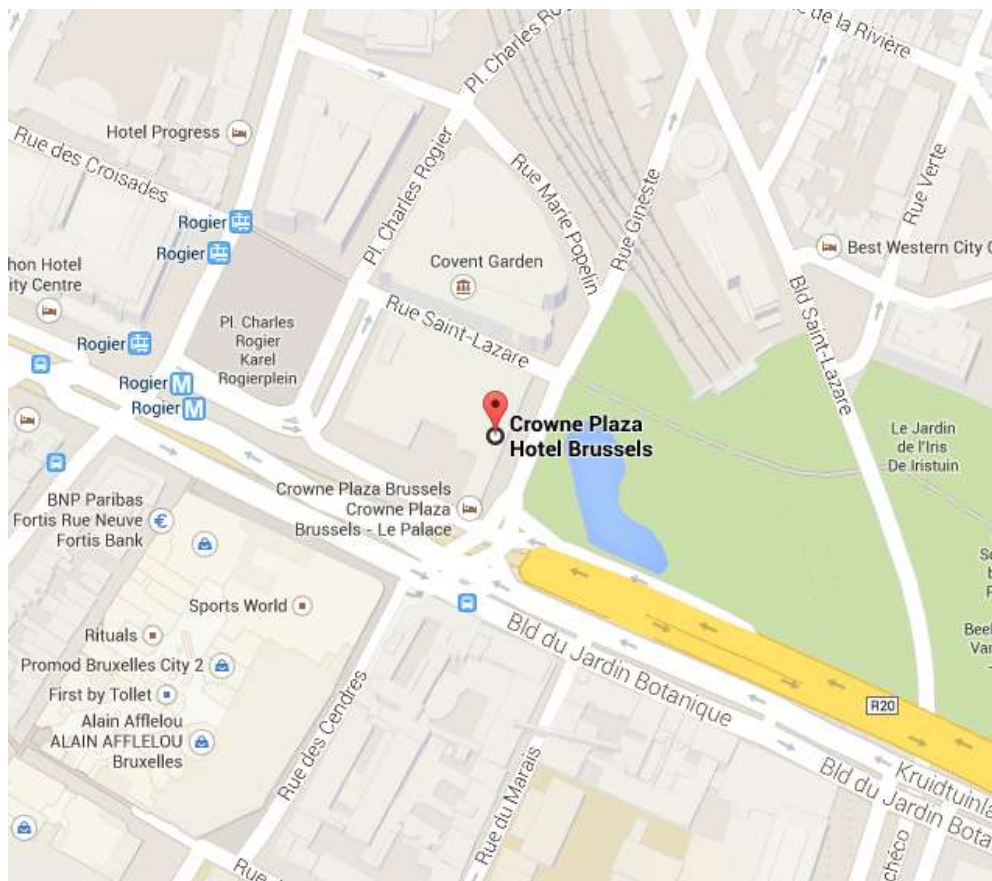

Recommended hotels

Crowne Plaza Brussels - Le Palace

Rue Gineste 3, B-1210 Brussels - Belgium

T: +32 2 203 62 00 - F: +32 2 203 55 55

<https://goo.gl/maps/JOcm2>

Direct web link below for the individual bookings:

[Click here to book your room at Crowne Plaza Brussels Le Palace](#)