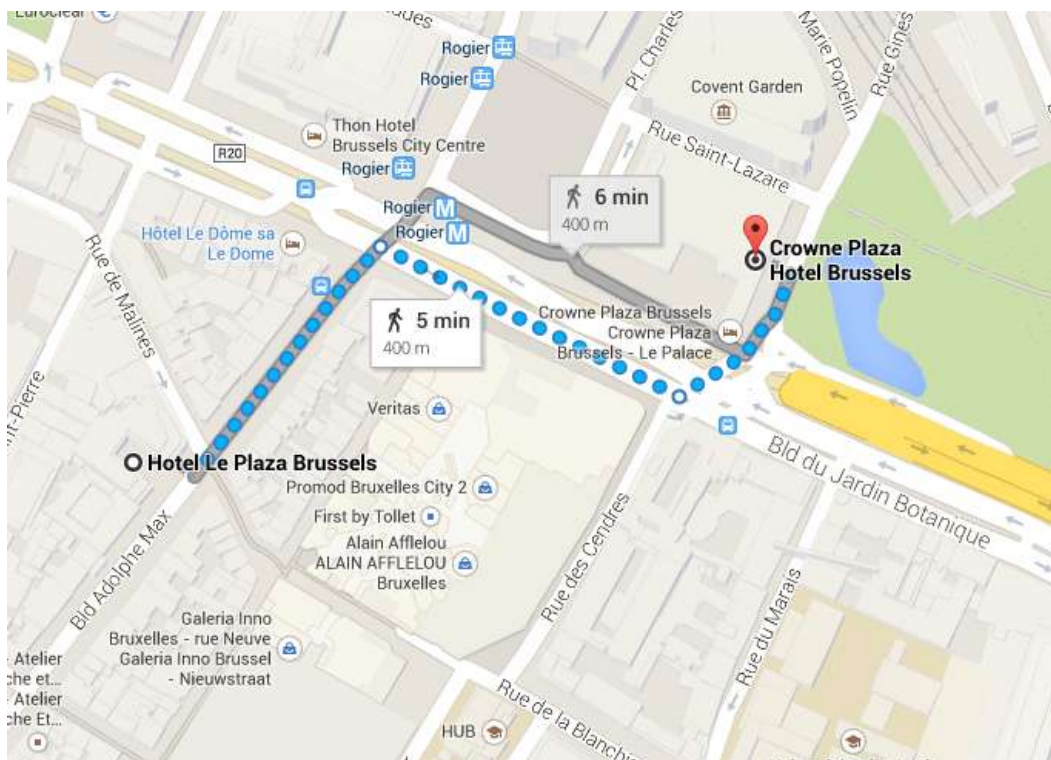

ISITEP 1ST USER FORUM MEETING

MEETING INFORMATION	
Meeting location	Crowne Plaza Brussels - Le Palace, Rue Gineste 3, Brussels 1210, Belgium (https://goo.gl/maps/JOcm2)
Date	24 th September, 2014
Contacts	paolo.dimichele@selex-es.com T.: +39 335 7570 556

[Click here to book your room at Crowne Plaza Brussels Le Palace](#)

Hotel Le Plaza

Blvd Adolphe Max 118-126

1000 Brussels, Belgium

Tel. +32 2 278 01 00

reservations@leplaza.be

5-minutes walk away from the event location